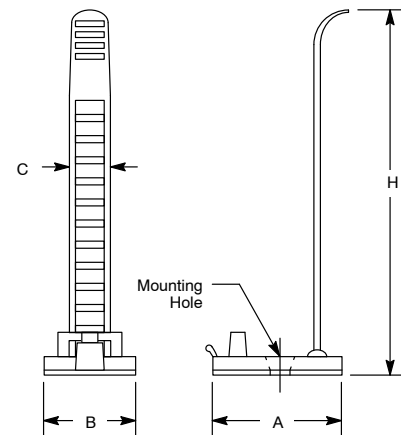

Cable Clamps, Adjustable

Features

- Black Nylon 6/6 backed with Adhesive Tape
- Easy to Install, Open, and Close for Unlimited Usage
- One Size can Accommodate Various Cables

CC-02

Cable Clamps, Adjustable

NTE Type No.	Clamping Range, A		B	C	D	Qty. per Bag	Diag No.
	Min	Max					
04-ACC10	.311 / 7.9	.410 / 10.3	1.000 / 25.4	.750 / 19.1	.078 / 1.98	10	CC-02
04-ACC20	.390 / 10.0	.490 / 12.5	1.250 / 31.8	.750 / 19.1	.078 / 1.98	10	CC-02
04-ACC30	.500 / 12.6	.610 / 15.4	1.460 / 37.0	.720 / 18.4	.078 / 1.98	10	CC-02
04-ACC40	.650 / 16.5	.790 / 20.1	1.650 / 42.0	.980 / 25.0	.109 / 2.78	10	CC-02
04-ACC50	.870 / 22.2	1.000 / 25.4	1.650 / 41.8	.850 / 21.5	.109 / 2.78	10	CC-02

Cable Clamps, Ladder Style, Adjustable

Features

- UL94V-2 Flame Rated Nylon 6/6 backed with Adhesive Tape for Surface Mounting
- Includes Mounting Hole for #6 Screw
- Operating Temperature Range: +41° to +140°F (+5° to +60°C)
- Easy to Install, Open, and Close for Unlimited Usage
- One Size can Accommodate Various Cables

CC-03

Cable Clamps, Ladder Style, Adjustable

NTE Type No.	Color	A	B	C	H	Max Bundle Dia.	Qty. per Bag	Diag No.
04-LACC19	Natural	.984 / 25.0	.709 / 18.0	.311 / 7.9	2.756/70.0	.669 / 17.0	10	CC-03
04-LACC19-0	Black	.984 / 25.0	.709 / 18.0	.311 / 7.9	2.756/70.0	.669 / 17.0	10	CC-03
04-LACC29	Natural	1.200 / 30.5	.827 / 21.0	.472 / 12.0	3.543/90.0	.866 / 22.0	10	CC-03
04-LACC29-0	Black	1.200 / 30.5	.827 / 21.0	.472 / 12.0	3.543/90.0	.866 / 22.0	10	CC-03
04-LACC39	Natural	1.200 / 30.5	.827 / 21.0	.472 / 12.0	4.252/108.0	1.024 / 26.0	10	CC-03
04-LACC39-0	Black	1.200 / 30.5	.827 / 21.0	.472 / 12.0	4.252/108.0	1.024 / 26.0	10	CC-03