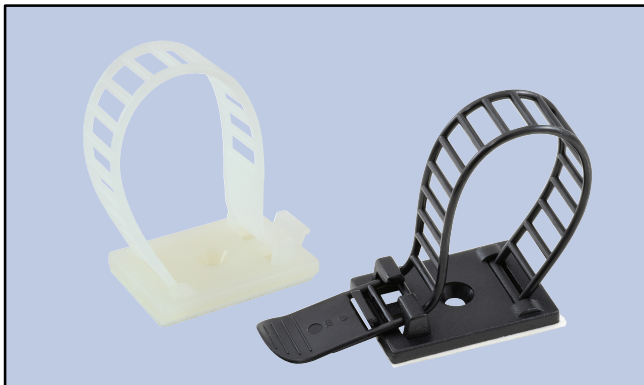

Cable Clamps, Adjustable

Features

- Black Nylon 6/6 backed with Adhesive Tape
- Easy to Install, Open, and Close for Unlimited Usage
- One Size can Accommodate Various Cables

CC-02

Cable Clamps, Adjustable

NTE Type No.	Clamping Range, A		B	C	D	Qty. per Bag	Diag No.
	Min	Max					
04-ACC10	.311 / 7.9	.410 / 10.3	1.000 / 25.4	.750 / 19.1	.078 / 1.98	10	CC-02
04-ACC20	.390 / 10.0	.490 / 12.5	1.250 / 31.8	.750 / 19.1	.078 / 1.98	10	CC-02
04-ACC30	.500 / 12.6	.610 / 15.4	1.460 / 37.0	.720 / 18.4	.078 / 1.98	10	CC-02
04-ACC40	.650 / 16.5	.790 / 20.1	1.650 / 42.0	.980 / 25.0	.109 / 2.78	10	CC-02
04-ACC50	.870 / 22.2	1.000 / 25.4	1.650 / 41.8	.850 / 21.5	.109 / 2.78	10	CC-02

Cable Clamps, Ladder Style, Adjustable

Features

- UL94V-2 Flame Rated Nylon 6/6 backed with Adhesive Tape for Surface Mounting
- Includes Mounting Hole for #6 Screw
- Operating Temperature Range: +41° to +140°F (+5° to +60°C)
- Easy to Install, Open, and Close for Unlimited Usage
- One Size can Accommodate Various Cables

CC-03

Cable Clamps, Ladder Style, Adjustable

NTE Type No.	Color	A	B	C	H	Max Bundle Dia.	Qty. per Bag	Diag No.
04-LACC19	Natural	.984 / 25.0	.709 / 18.0	.311 / 7.9	2.756/70.0	.669 / 17.0	10	CC-03
04-LACC19-0	Black	.984 / 25.0	.709 / 18.0	.311 / 7.9	2.756/70.0	.669 / 17.0	10	CC-03
04-LACC29	Natural	1.200 / 30.5	.827 / 21.0	.472 / 12.0	3.543/90.0	.866 / 22.0	10	CC-03
04-LACC29-0	Black	1.200 / 30.5	.827 / 21.0	.472 / 12.0	3.543/90.0	.866 / 22.0	10	CC-03
04-LACC39	Natural	1.200 / 30.5	.827 / 21.0	.472 / 12.0	4.252/108.0	1.024 / 26.0	10	CC-03
04-LACC39-0	Black	1.200 / 30.5	.827 / 21.0	.472 / 12.0	4.252/108.0	1.024 / 26.0	10	CC-03