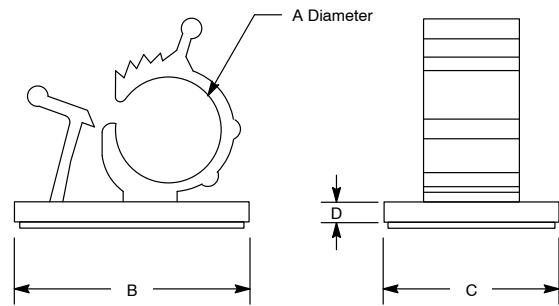

Cable Clamps, Adjustable

Features

- Black Nylon 6/6 backed with Adhesive Tape
- Easy to Install, Open, and Close for Unlimited Usage
- One Size can Accommodate Various Cables

CC-02

Cable Clamps, Adjustable

NTE Type No.	Clamping Range, A		B	C	D	Qty. per Bag	Diag No.
	Min	Max					
04-ACC10	.311 / 7.9	.410 / 10.3	1.000 / 25.4	.750 / 19.1	.078 / 1.98	10	CC-02
04-ACC20	.390 / 10.0	.490 / 12.5	1.250 / 31.8	.750 / 19.1	.078 / 1.98	10	CC-02
04-ACC30	.500 / 12.6	.610 / 15.4	1.460 / 37.0	.720 / 18.4	.078 / 1.98	10	CC-02
04-ACC40	.650 / 16.5	.790 / 20.1	1.650 / 42.0	.980 / 25.0	.109 / 2.78	10	CC-02
04-ACC50	.870 / 22.2	1.000 / 25.4	1.650 / 41.8	.850 / 21.5	.109 / 2.78	10	CC-02

Cable Clamps, Ladder Style, Adjustable

Features

- UL94V-2 Flame Rated Nylon 6/6 backed with Adhesive Tape for Surface Mounting
- Includes Mounting Hole for #6 Screw
- Operating Temperature Range: +41° to +140°F (+5° to +60°C)
- Easy to Install, Open, and Close for Unlimited Usage
- One Size can Accommodate Various Cables

CC-03

Cable Clamps, Ladder Style, Adjustable

NTE Type No.	Color	A	B	C	H	Max Bundle Dia.	Qty. per Bag	Diag No.
04-LACC19	Natural	.984 / 25.0	.709 / 18.0	.311 / 7.9	2.756/70.0	.669 / 17.0	10	CC-03
04-LACC19-0	Black	.984 / 25.0	.709 / 18.0	.311 / 7.9	2.756/70.0	.669 / 17.0	10	CC-03
04-LACC29	Natural	1.200 / 30.5	.827 / 21.0	.472 / 12.0	3.543/90.0	.866 / 22.0	10	CC-03
04-LACC29-0	Black	1.200 / 30.5	.827 / 21.0	.472 / 12.0	3.543/90.0	.866 / 22.0	10	CC-03
04-LACC39	Natural	1.200 / 30.5	.827 / 21.0	.472 / 12.0	4.252/108.0	1.024 / 26.0	10	CC-03
04-LACC39-0	Black	1.200 / 30.5	.827 / 21.0	.472 / 12.0	4.252/108.0	1.024 / 26.0	10	CC-03